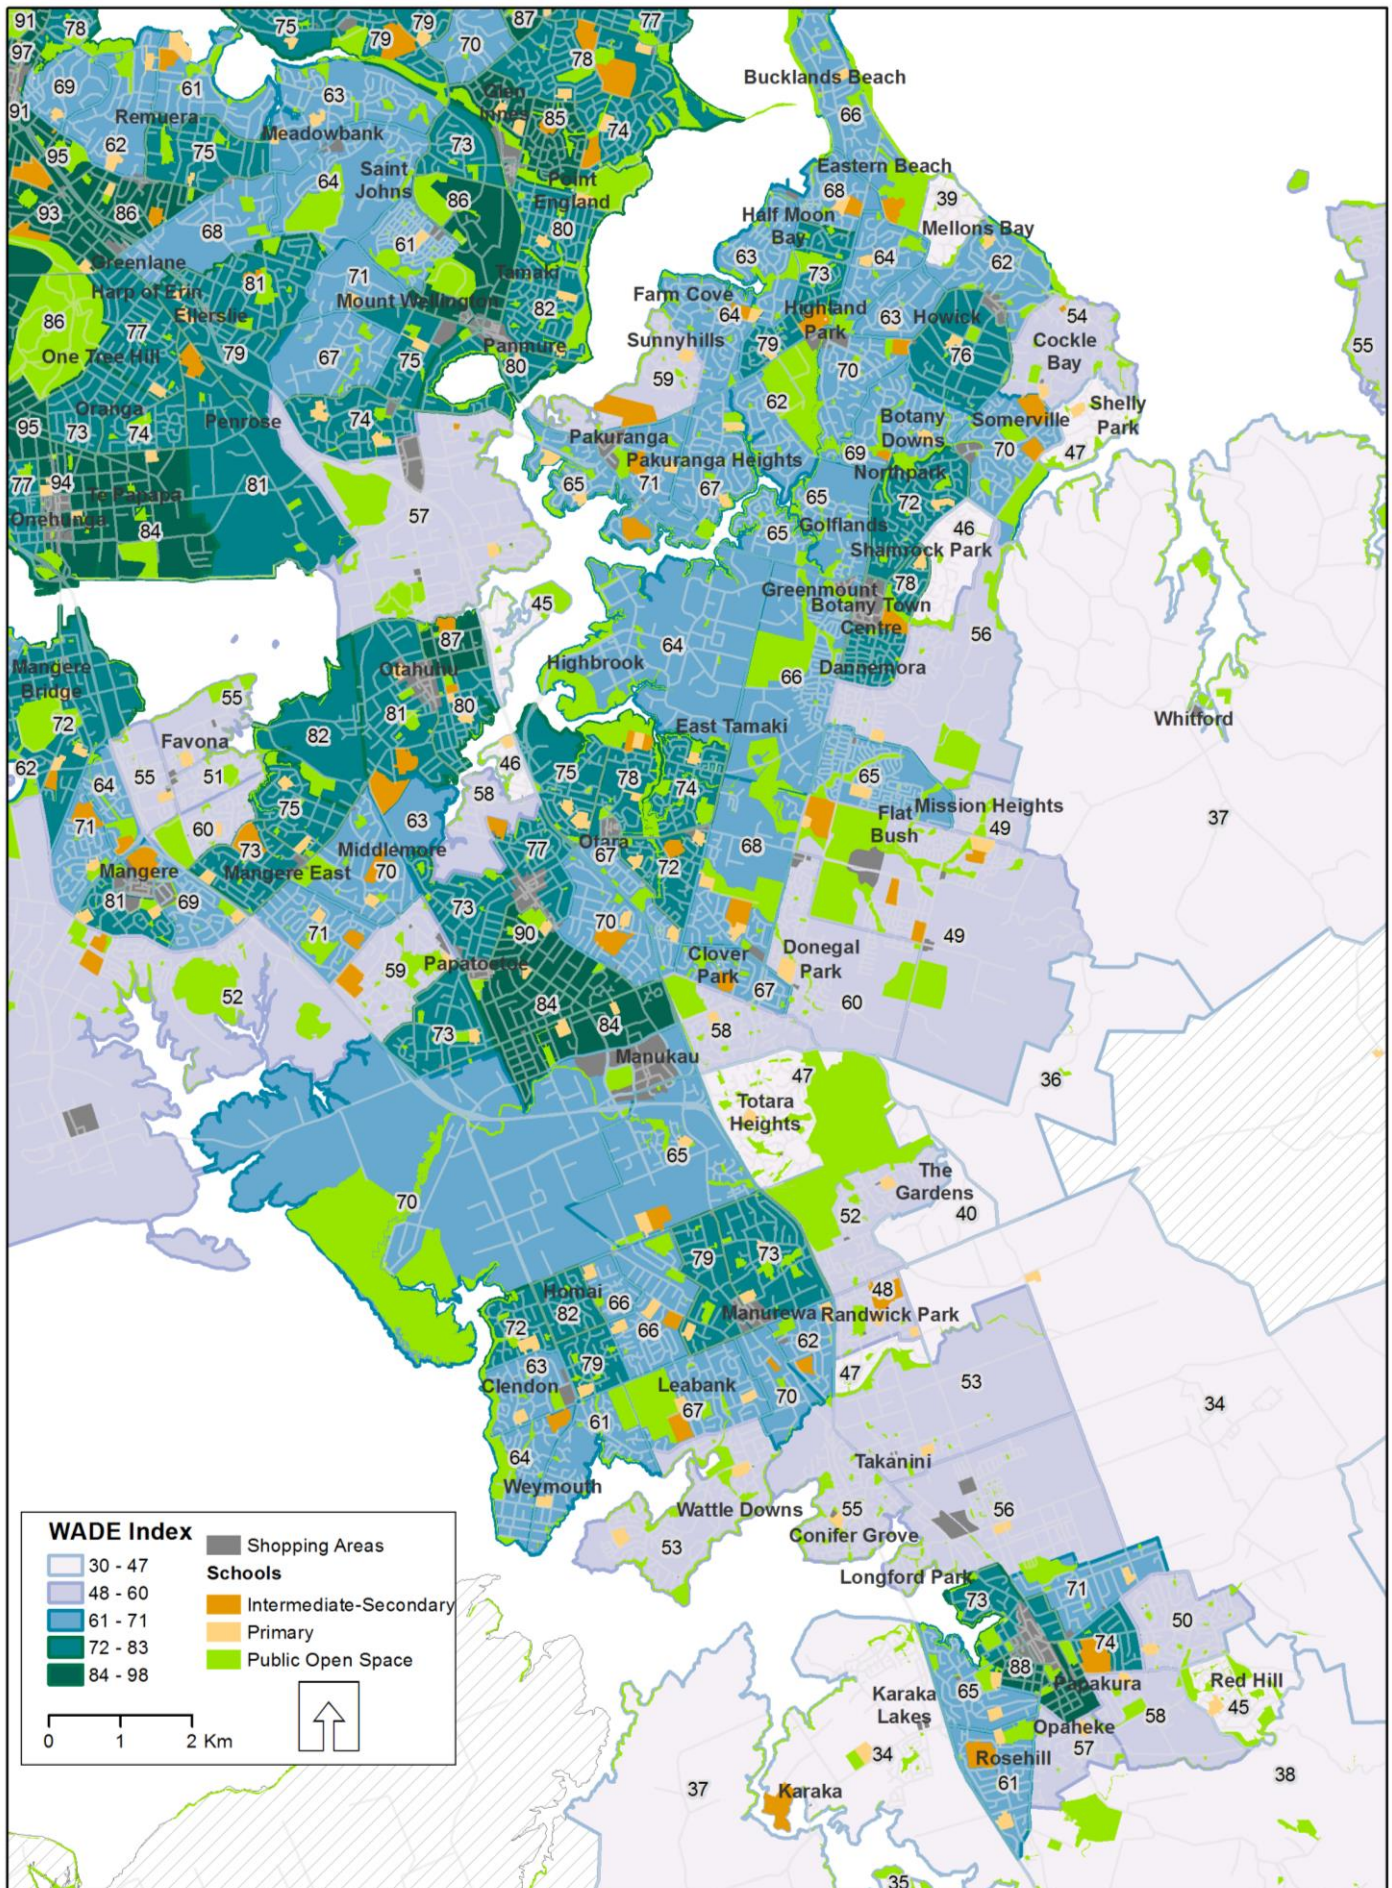

Central Auckland walkability

North Auckland walkability

South Auckland walkability

WADE Index

- 30 - 47
- 48 - 60
- 61 - 71
- 72 - 83
- 84 - 98

Shopping Areas

Schools

- Intermediate-Secondary
- Primary
- Public Open Space

0 1 2 Km