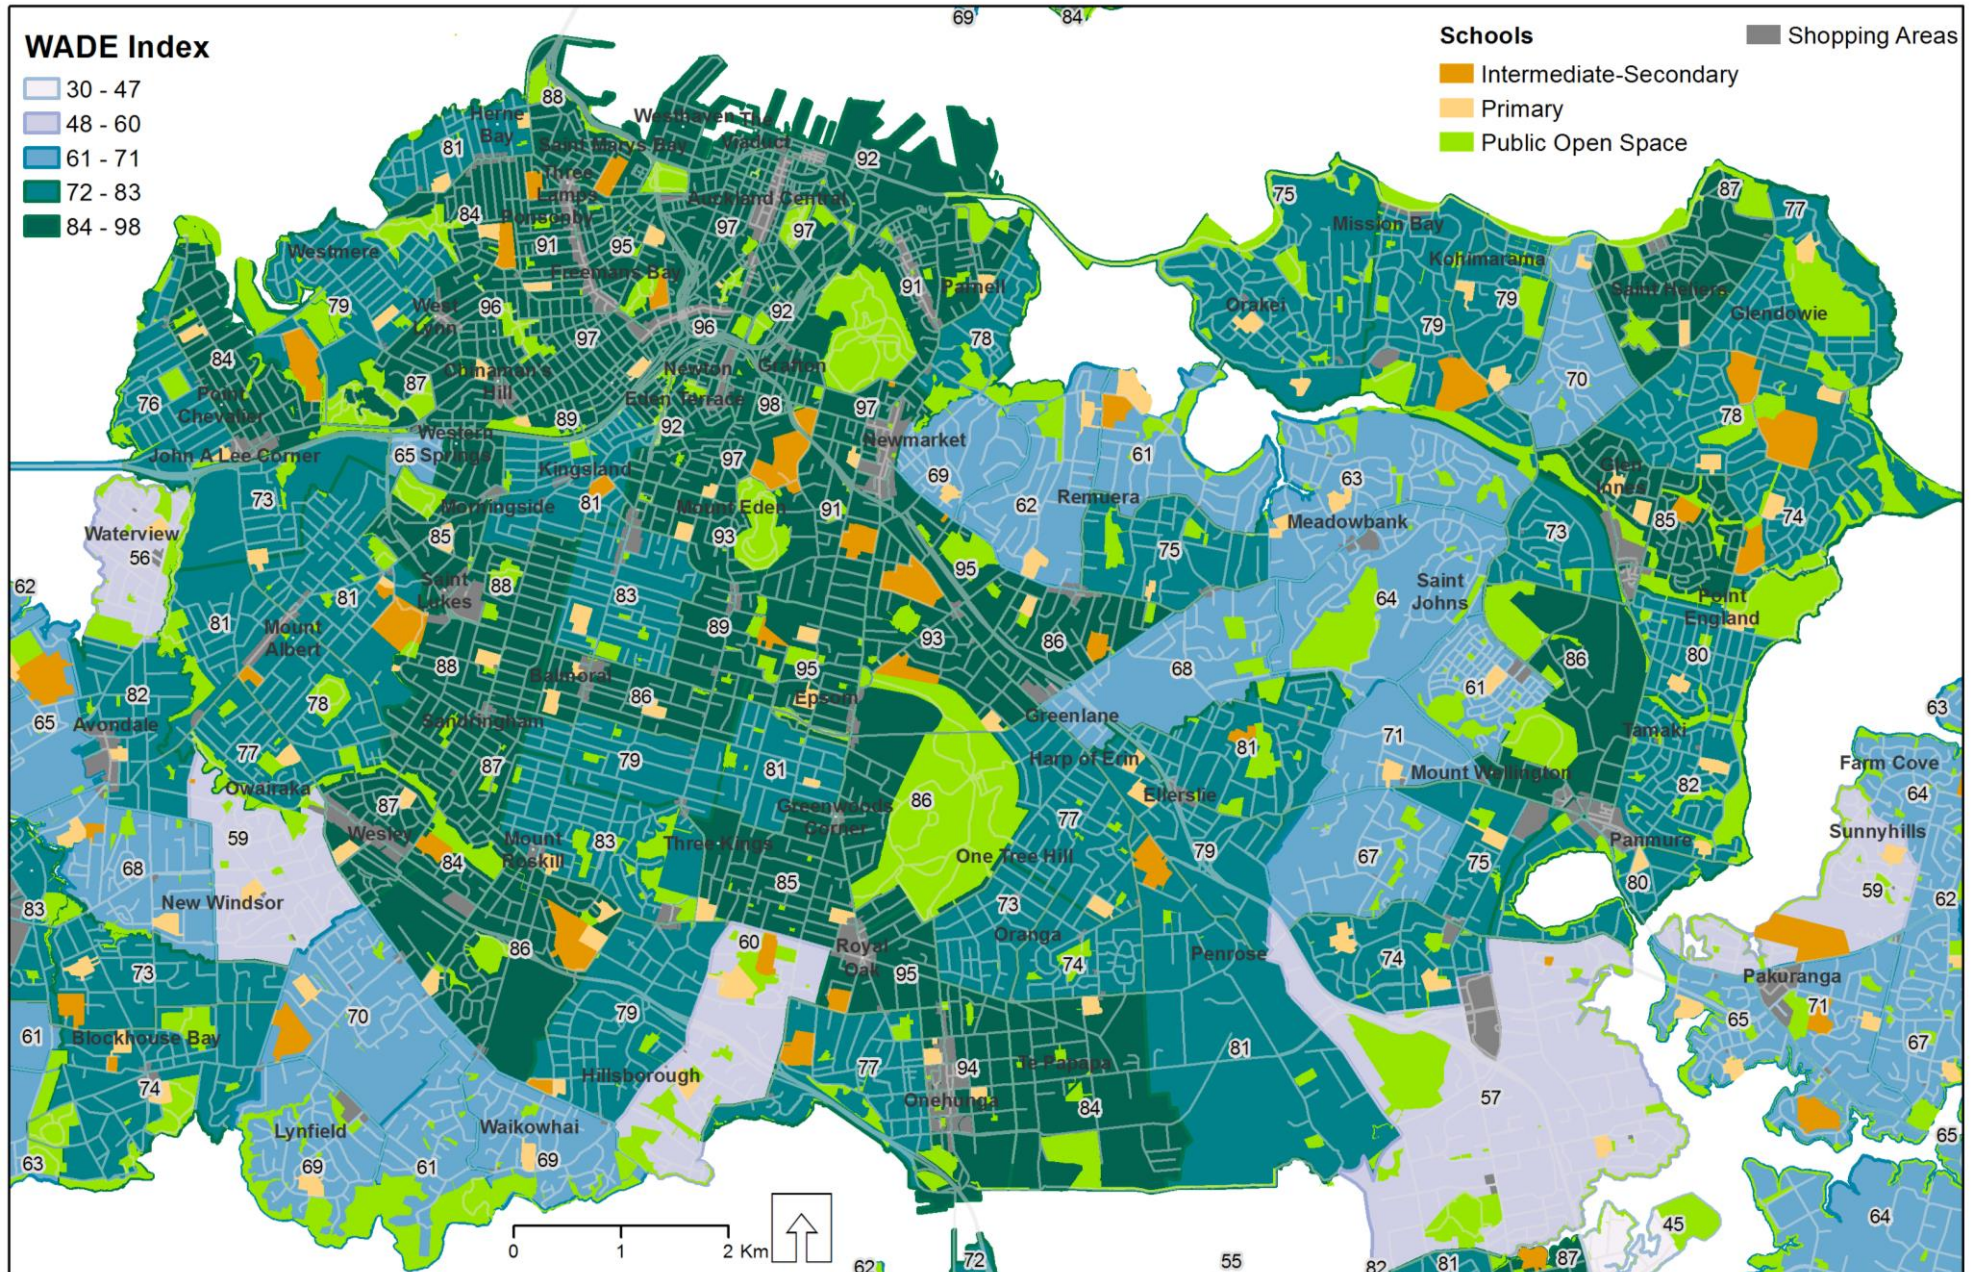

Central Auckland walkability

North Auckland walkability

South Auckland walkability

WADE Index

- 30 - 47
- 48 - 60
- 61 - 71
- 72 - 83
- 84 - 98

Shopping Areas

Schools

- Intermediate-Secondary
- Primary
- Public Open Space

0 1 2 Km