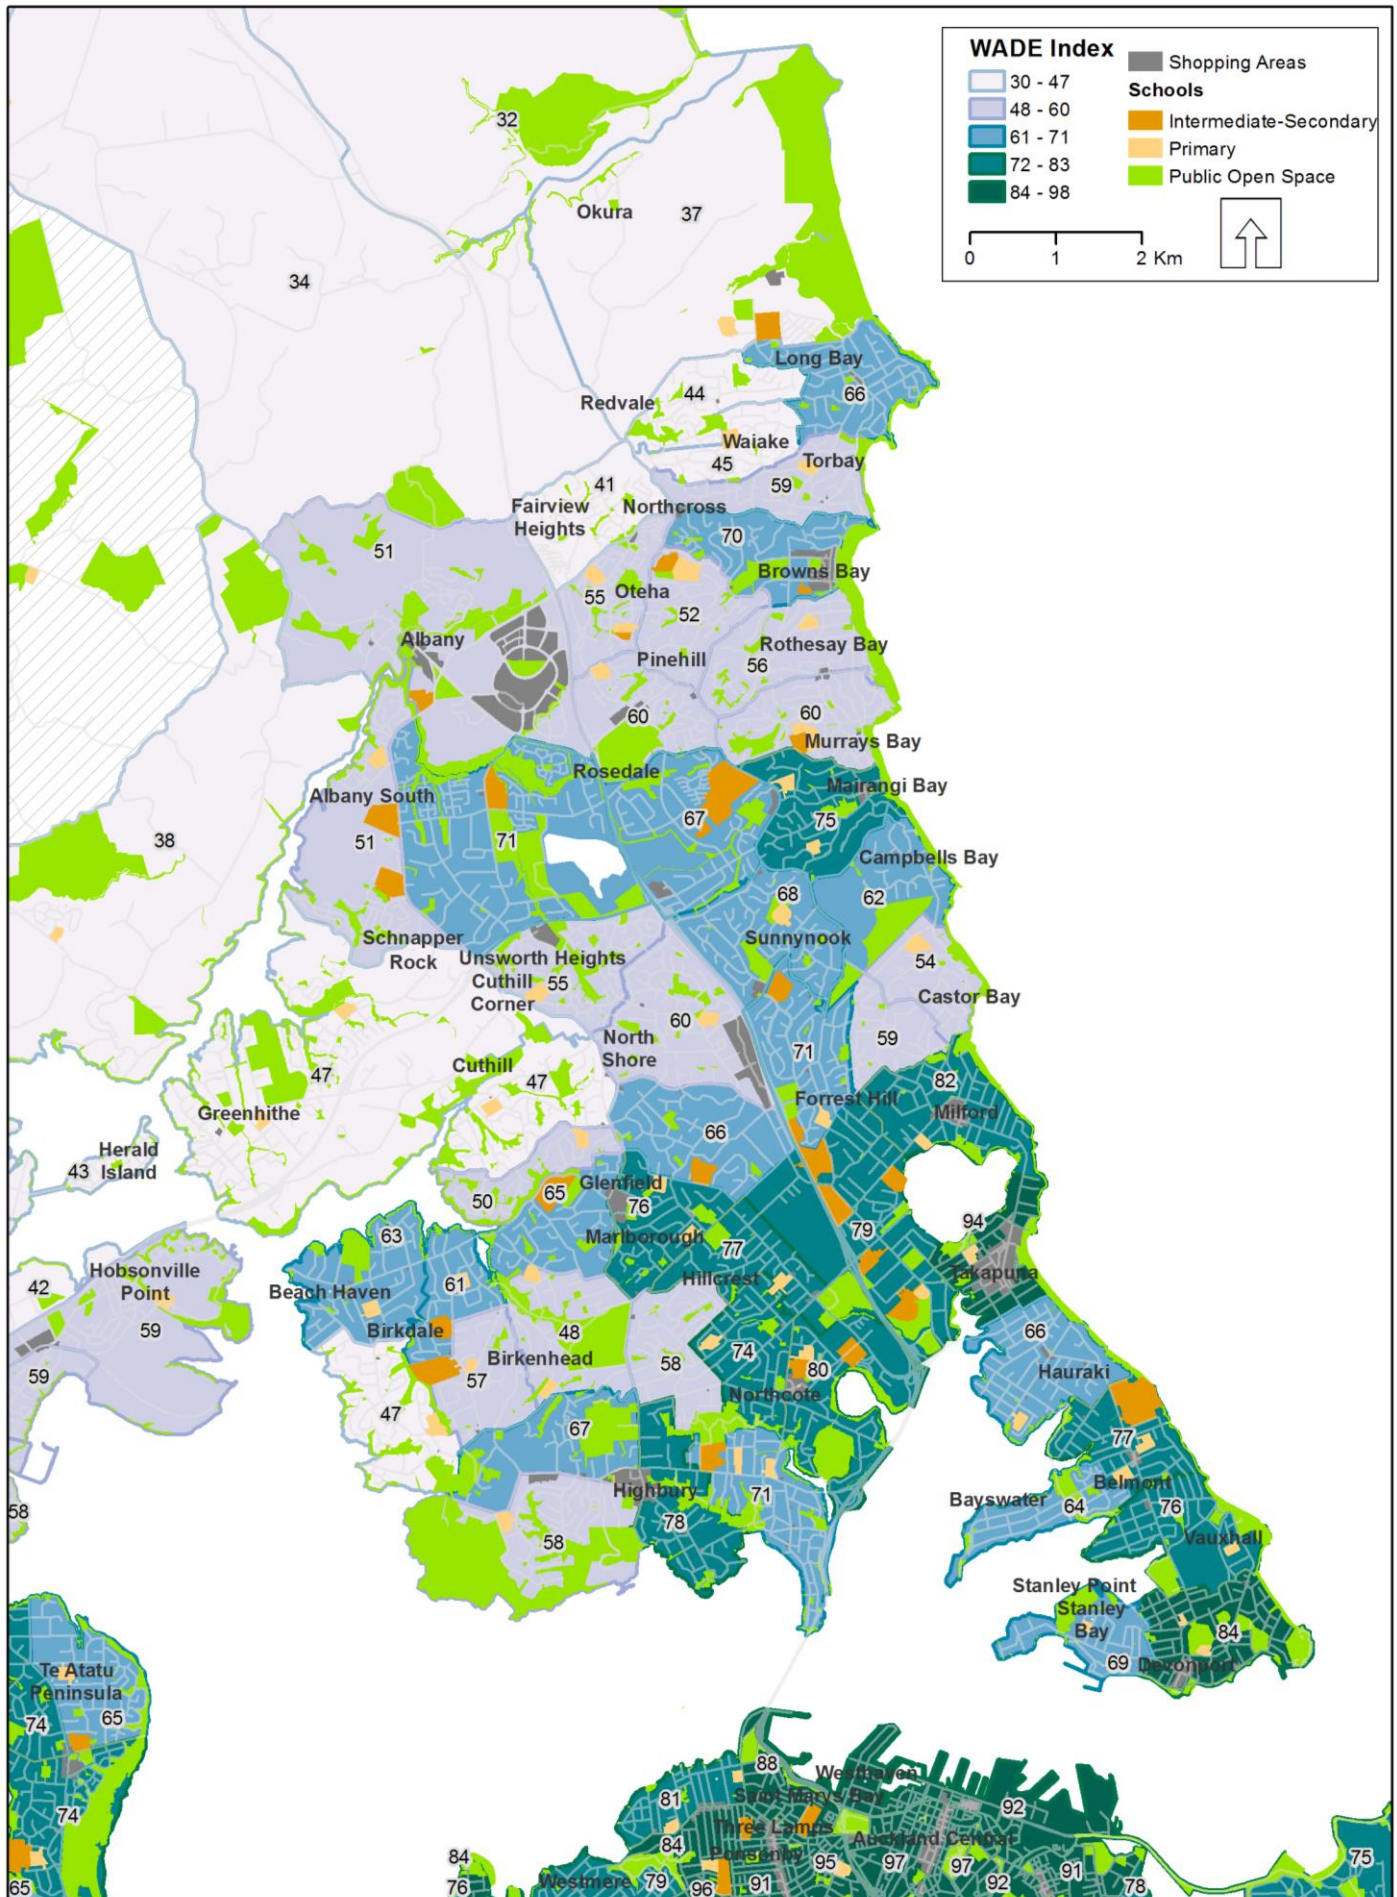

Central Auckland walkability

North Auckland walkability

South Auckland walkability

WADE Index

- 30 - 47
- 48 - 60
- 61 - 71
- 72 - 83
- 84 - 98

Shopping Areas

Schools

- Intermediate-Secondary
- Primary
- Public Open Space

0 1 2 Km